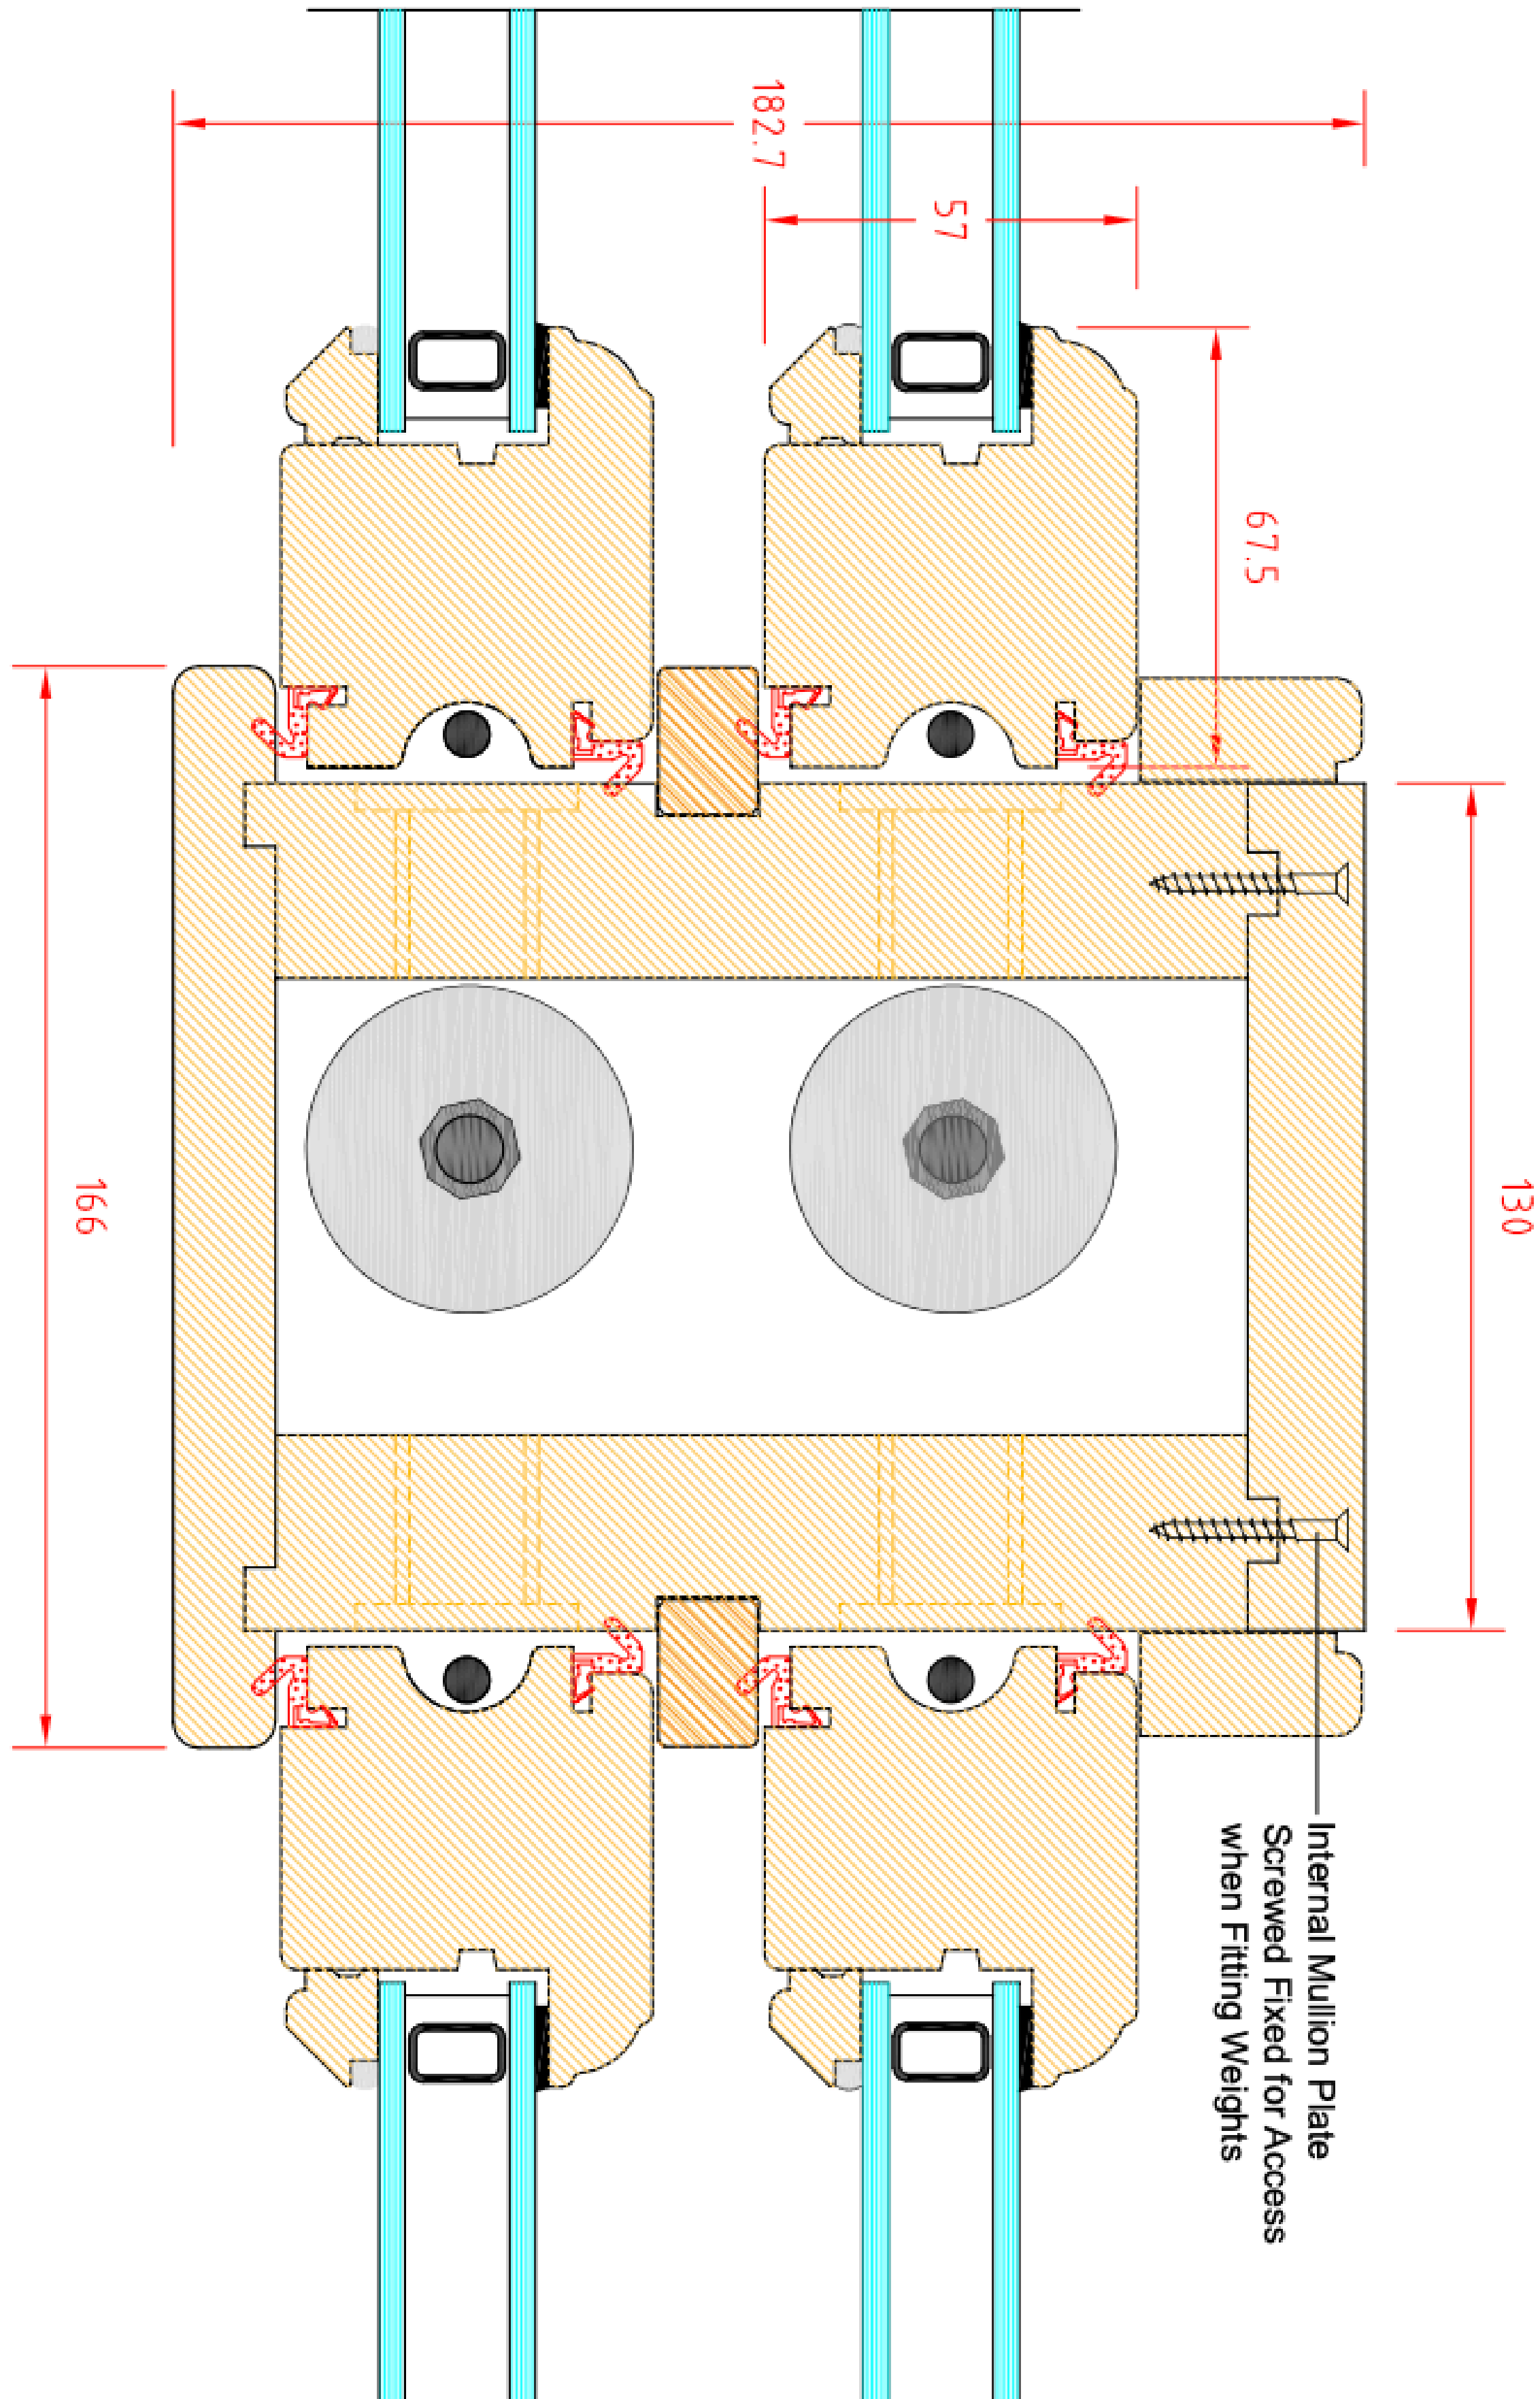

Sash & Case MkII

130mm Box Mullion

Drawing no. BWS - 2506 - 011 | Date 10.06.25