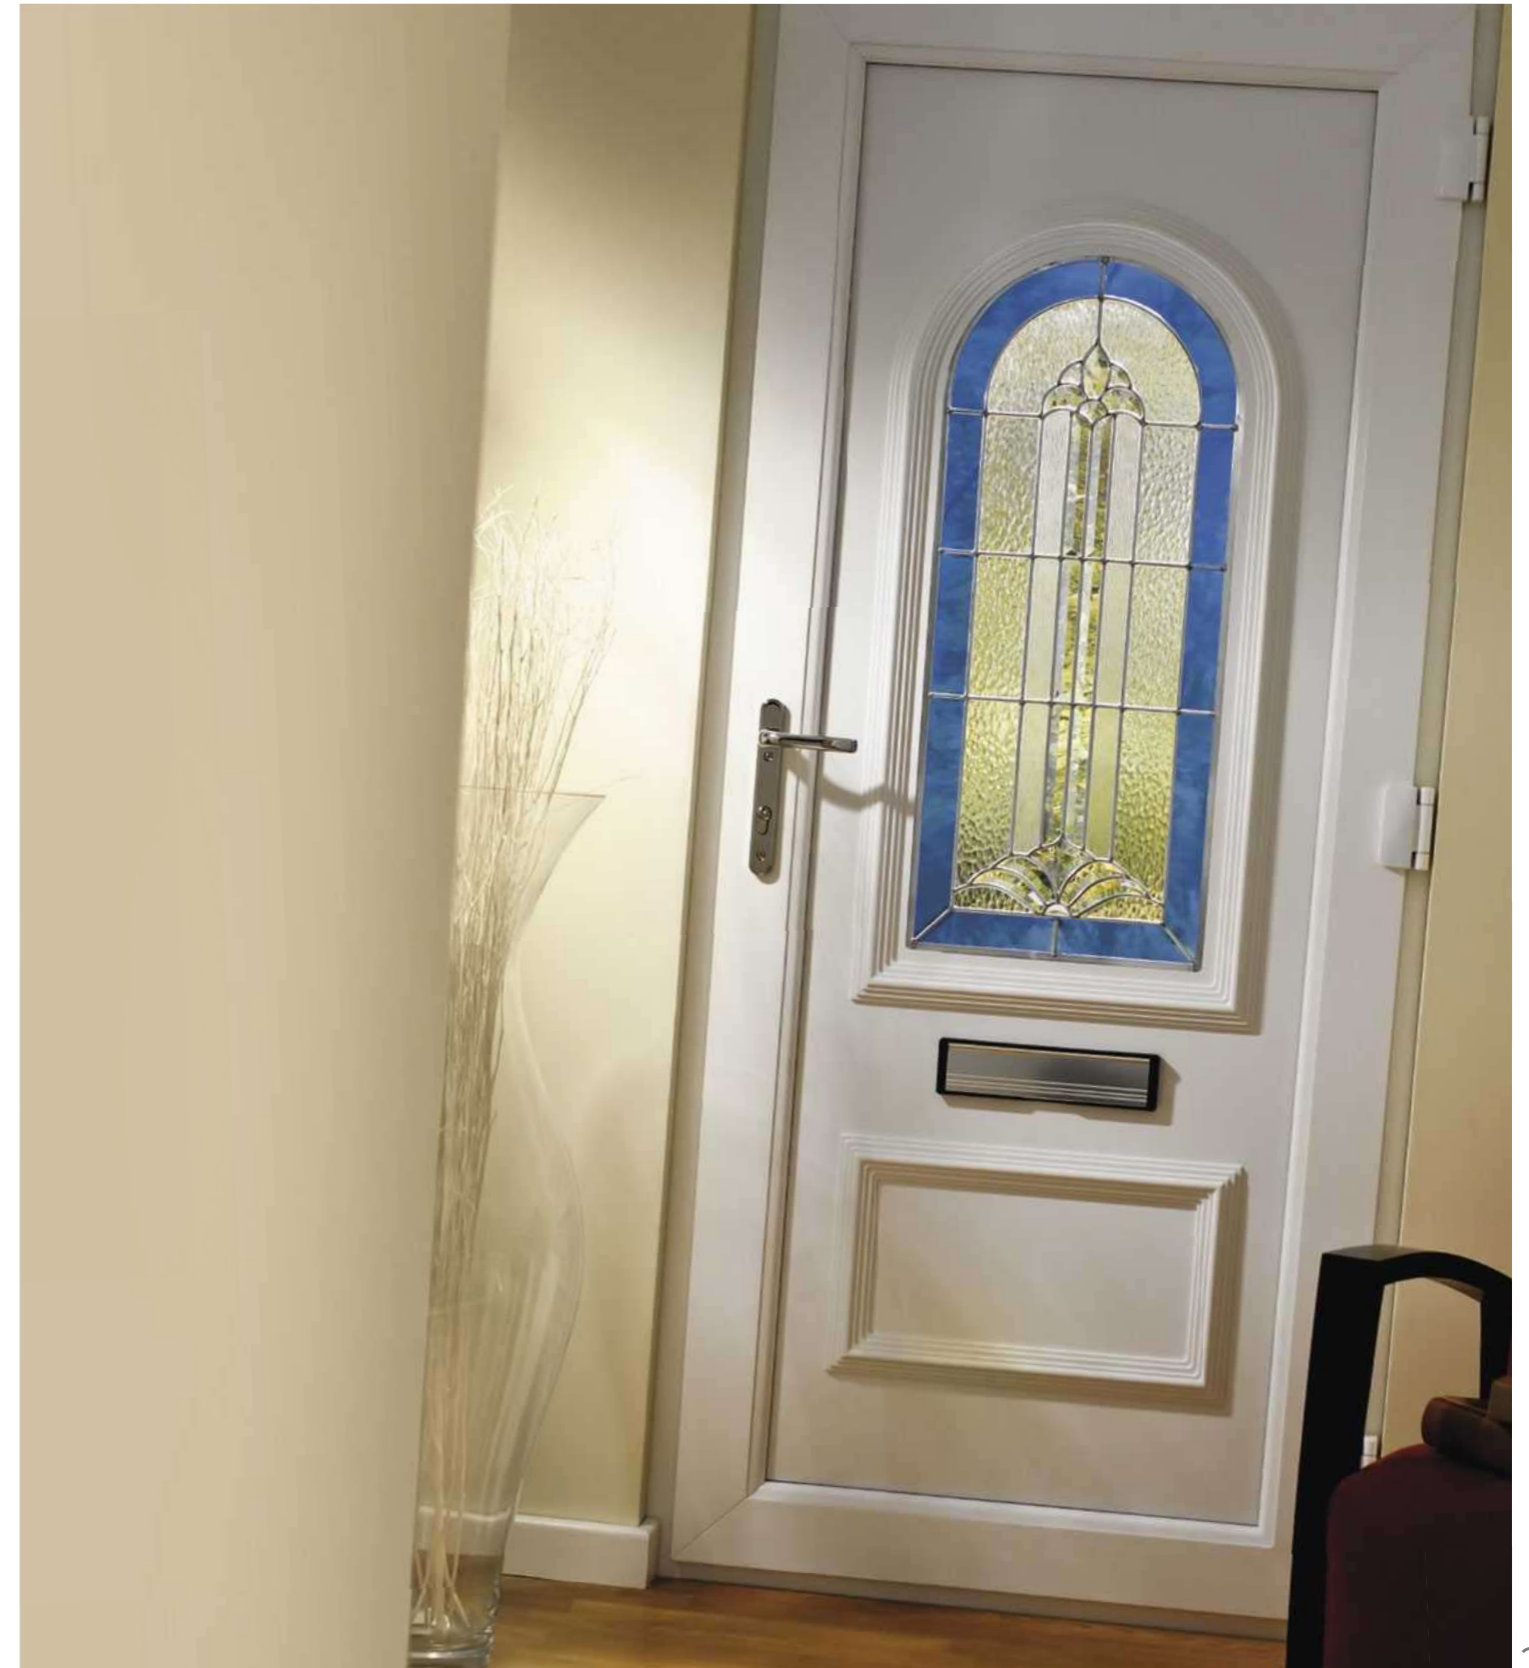

Door Maintenance

Keep your door looking great for longer

Your new PVC-U door is extremely low maintenance and is very easy to clean. How often will depend on where you live. For instance, a coastal or industrialised location, or near a busy road, may mean cleaning is required a little more often.

We recommend the following to help you get the very best from your PVC-U door:

Cleaning your door

- Wash the door and door frame with warm soapy water and a soft, lint-free cloth to remove grime and atmospheric deposits.
- Never use a pressure washer or steam cleaner.
- Stubborn marks on the door frame may need to be tackled with a specialised PVC cleaner but please ensure you read the cleaning guidelines carefully ensure suitability.
- Under no circumstances should you use any solvent-based or abrasive cleaners and avoid the use of any adhesives or tack for temporary fixing i.e. For seasonal or other decorations.

Maintaining your door

- Once every six months or so, apply a little light engineering oil (such as 3 in 1 oil) on all moving parts of the lock, cylinder and hinges.
- We also recommend that you help protect your door from possible natural thermal distortion by engaging the locking points by simply pulling up the handle each time you shut the door.

With a little care and attention, your PVC-U door should continue to look great for years to come!