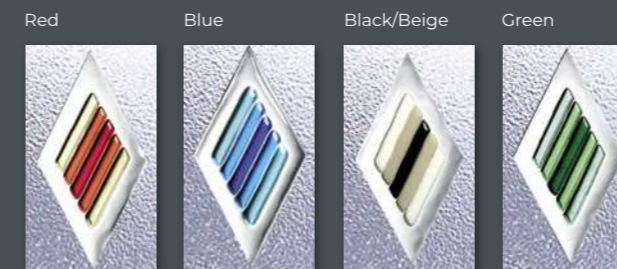

Balmoral One Classic Fused Jewel Red
Colour Red
Frame White