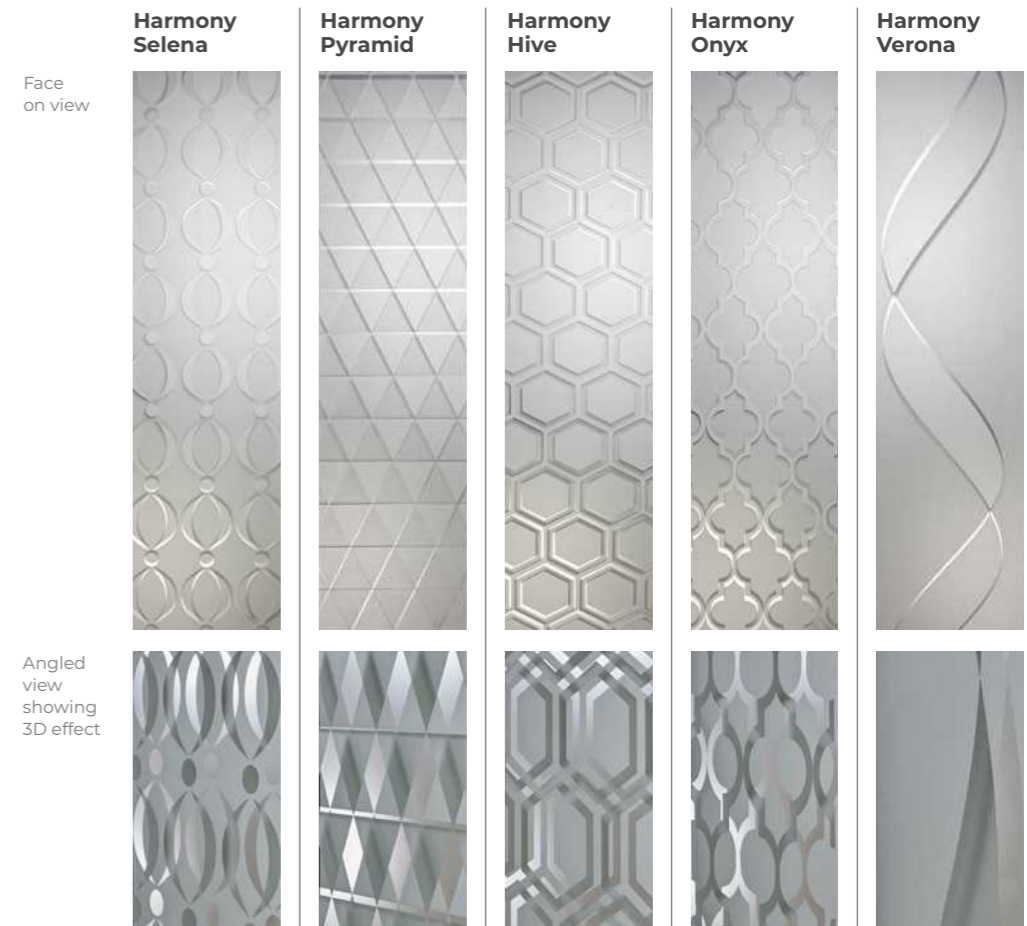

Modern Collection

If you're looking for a contemporary style that makes a real statement, the Modern Collection, featuring high grade, stainless-steel trims, is the perfect choice for your home.

Exclusive Glasses

Modern 5101 Harmony Collection

The exclusive Harmony Collection provides contemporary, etched effect geometric designs which cleverly feature on both sides of the double-glazed unit to create a three-dimensional effect which is both elegant and striking.

Please Note: Only available in Modern 5101